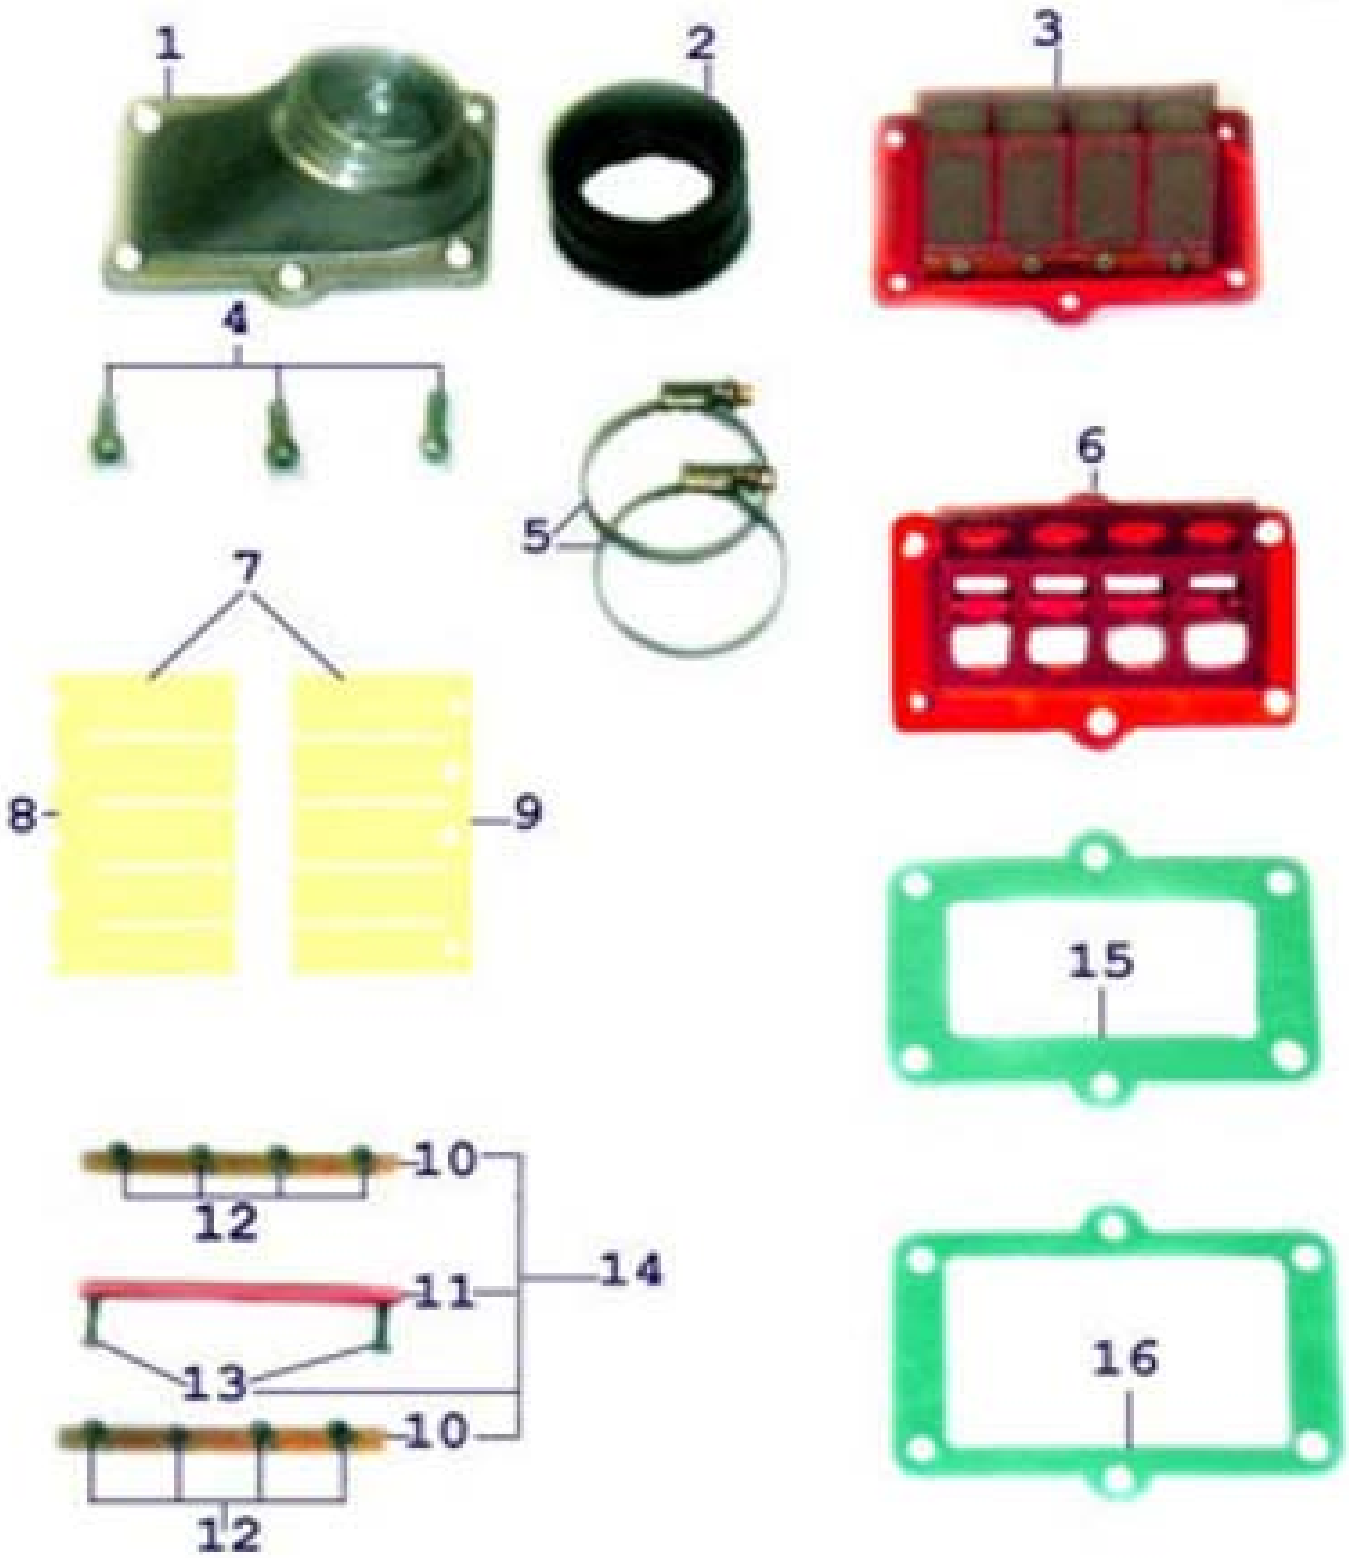

# Einlaßsystem 6608

9

# Intake System 6608

# 10

Pic no.	Article no.	Identification	Net price	Price incl.19%
1	05263	intake pipe aluminium	91,24 €	108,58 €
2	05151	connecting rubber	29,16 €	34,70 €
3	05262	reed-type intake valve complete	324,26 €	385,87 €
4	00101	screw M6x20 mm	0,60 €	0,71 €
5	00400	clamp band for connecting rubber	1,86 €	2,21 €
6	05237	reed-type intake housing with mounting kit	313,76 €	373,37 €
7	05271	set of intake reeds complete	61,82 €	73,57 €
8	05264	intake reed single inside	17,50 €	20,83 €
9	05282	intake reed single outside	17,50 €	20,83 €
10	05287	fixing piece outside for intake reeds	5,11 €	6,08 €
11	05288	fixing piece inside for intake reeds	5,11 €	6,08 €
12	05128	screw for fixing piece outside	0,38 €	0,45 €
13	05181	screw for fixing piece inside	0,38 €	0,45 €
14	05289	mounting kit for intake reeds	14,90 €	17,73 €
15	05277	intake gasket outside	4,08 €	4,86 €
16	05265	intake gasket inside	4,08 €	4,86 €